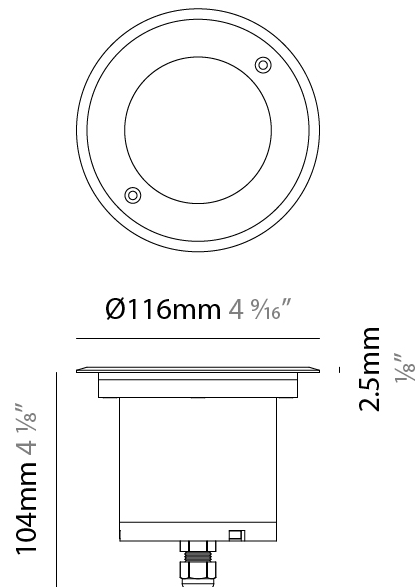

GENERAL

Series: Caliber
Subseries: Caliber 120 D
Brand: Unonovesette
Division: Exterior
Mounting Type: Recessed
Mounting Location: In-Ground
Subcategory: Drive Over

PHYSICAL

Shape: Square
Diameter (mm): 116
Diameter (in): 4 9/16
Height (mm): 104
Height (in): 4 1/8
Light Distribution: Direct
Weight (kg): 0.900
Weight (lbs): 1.98
Installation Requirement: Housing box
Diffuser: Extra clear glass 6mm
Fixture Finish: ASB / SST
Fixture Material: Stainless Steel AISI 316L
Cable Details: 350mm NS20N PCP 2x0.5 mm2

ELECTRICAL

Lamp Type: LED
Input Wattage (W): 9.04
Total Output Wattage (W): 8.5
Dimming: Non-Dimming / Phase Dimming (120Vac only) / 0-10V Dimming
Driver Included: No
Driver Location: Remote
Driver Type: Constant Voltage - Universal
Driver Class: Class 2
Input Voltage (V): 120 - 277
Output Voltage (V): 24

LED

Number of LEDs: 1
Color Temperature (°K): 2700 / 3000 / 4000
Max. Delivered Lumen (lm): 730 (3000K)
CRI: >90 CRI
Lamp Life (hrs): 100000

OPTICAL

Optic°: 10 / 35 / 50
Beam Angle: Narrow / Medium / Wide
Adjustability: Rotational 360°; Tilt 15°

RATINGS AND CERTIFICATIONS

Certified By: Certified for North American Standards
IP rating: IP68 (not for permanent immersion)
IK Rating: IK08
Marine Grade: Stainless Steel AISI 316L

PROJECT
TYPE
SPECIFIER
QUANTITY
DATE